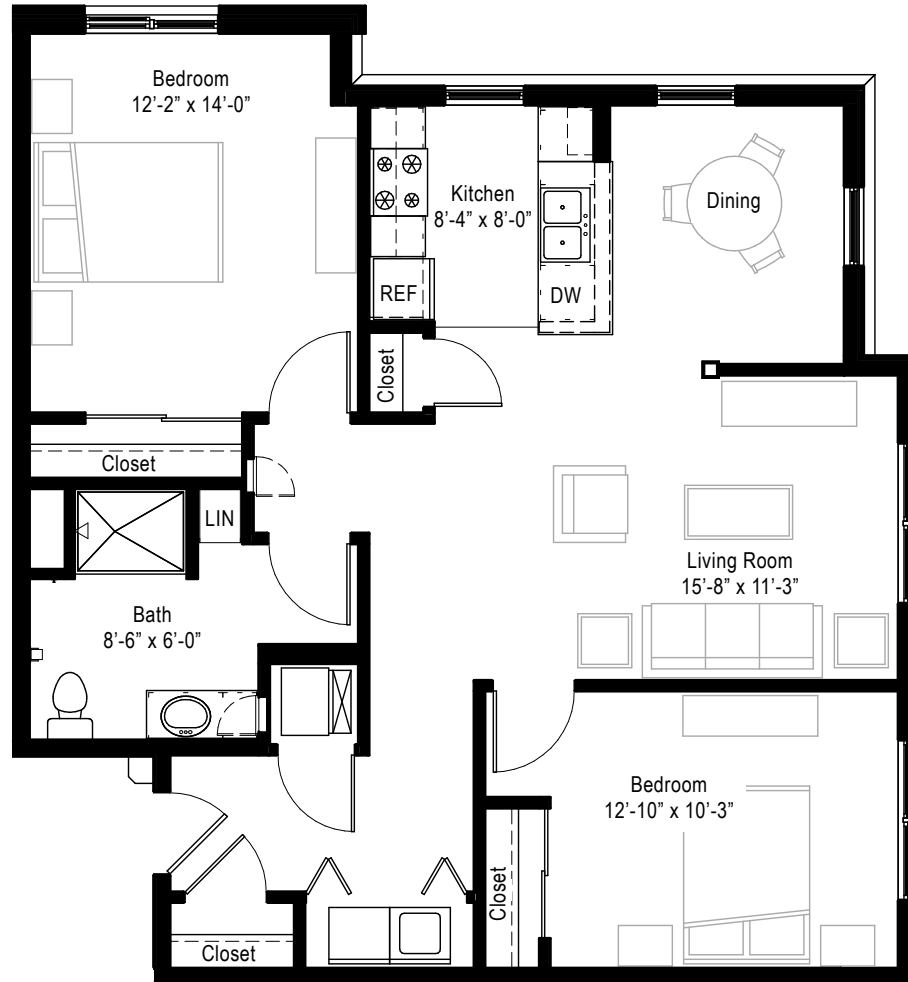

► BLDG 2 (C)
2 BEDROOM ▪ 1 BATH ▪ 1,040 SQ FT

This unique two bedroom, one bath apartment home is located in the Maria Linden addition. This sunny corner unit features an open concept living area containing a full-sized kitchen (with dishwasher), snack bar, room for a dining table and generous living room. The unique corner location of this unit creates a “split” bedroom arrangement with one bedroom located on either side of the living room. The two bedrooms share a bathroom with a built-in vanity cabinet, linen cabinet and large shower. The first bedroom measures 12-feet by 14-feet. The second bedroom measures 12-feet 10-inches by 10-feet 3-inches. This unit includes a full-sized washer and dryer.